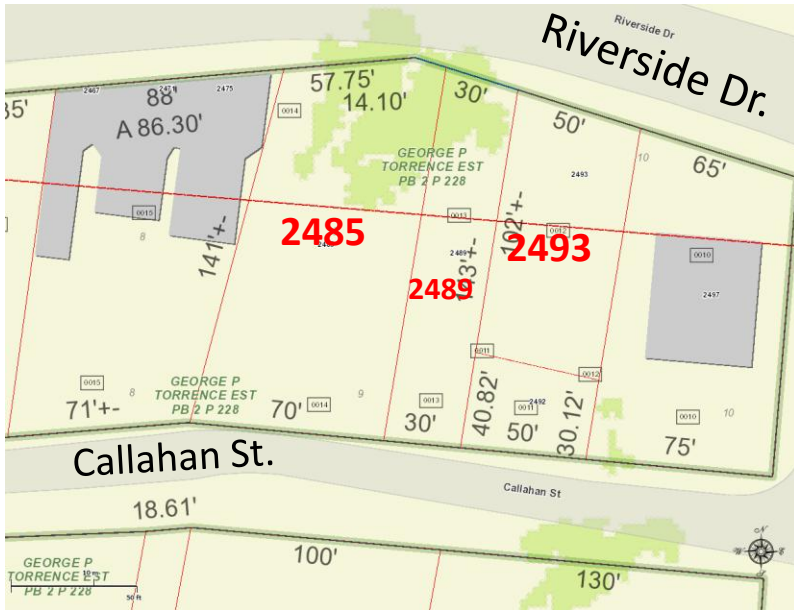

AVAILABLE

Redevelopment Opportunity

2485—2493 Riverside Drive

East End

- Zoned RMX (allows MF and elderly)
- 0.462 Acres vacant land
- River views
- Adjacent to St. Rose Church complex
- Near CRC LeBlond Recreation Center

3 Parcels – 0.462 Acres

Call 513.533.7607 for Additional Information